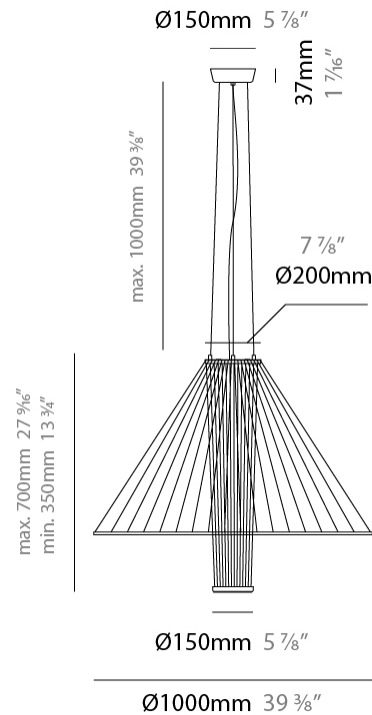

MEDUSA SUSPENSION

D111217-

base number Color
Temperature

1. To build a product code in our configurator select the specify button on the base model # product page
2. To build a manual product code on this datasheet choose from the options listed below in blue font and add the suffix to the base model #

GENERAL

Series: Medusa
Partner: Ole
Division: Design
Installation: Suspension
Product Type: Pendant
Mounting Location: Ceiling
Light Distribution: Adjustable

PHYSICAL

Shape: Abstract
Diameter (mm): 1000
Diameter (in): 39 ³/₈
Height (mm): 350 - 700
Height (in): 13 ³/₄
Max. Overall Height (mm): 1700
Max. Overall Height (in): 66 ¹⁵/₁₆
Fixture Finish: MBK
Holder Finish: BLK
Fixture Material: Fabric Cord / Metal
Primary Material: Fabric - Recycled
Cable Details: 1000mm/39 3/8" Transparent Cable
Upon Request: Other fabric cord colors available upon request (see downloadable finish chart)

ELECTRICAL

Lamp Type: LED
Input Wattage (W): 10
Dimming: Non-Dimmable
Driver Included: Yes
Driver Location: Integrated
Driver Type: Constant Current - Universal
Driver Class: Class 2
Input Voltage (V): 120
Constant Current (MA): 350

LED

Color Temperature (°K): 3000 / 4000
Max. Delivered Lumen (lm): 958 / 1003
CRI: >82 CRI
Lamp Life (hrs): 50000

OPTICAL

RATINGS AND CERTIFICATIONS

Certified By: Certified for North American Standards
IP rating: IP20

PROJECT
TYPE
SPECIFIER
QUANTITY
DATE